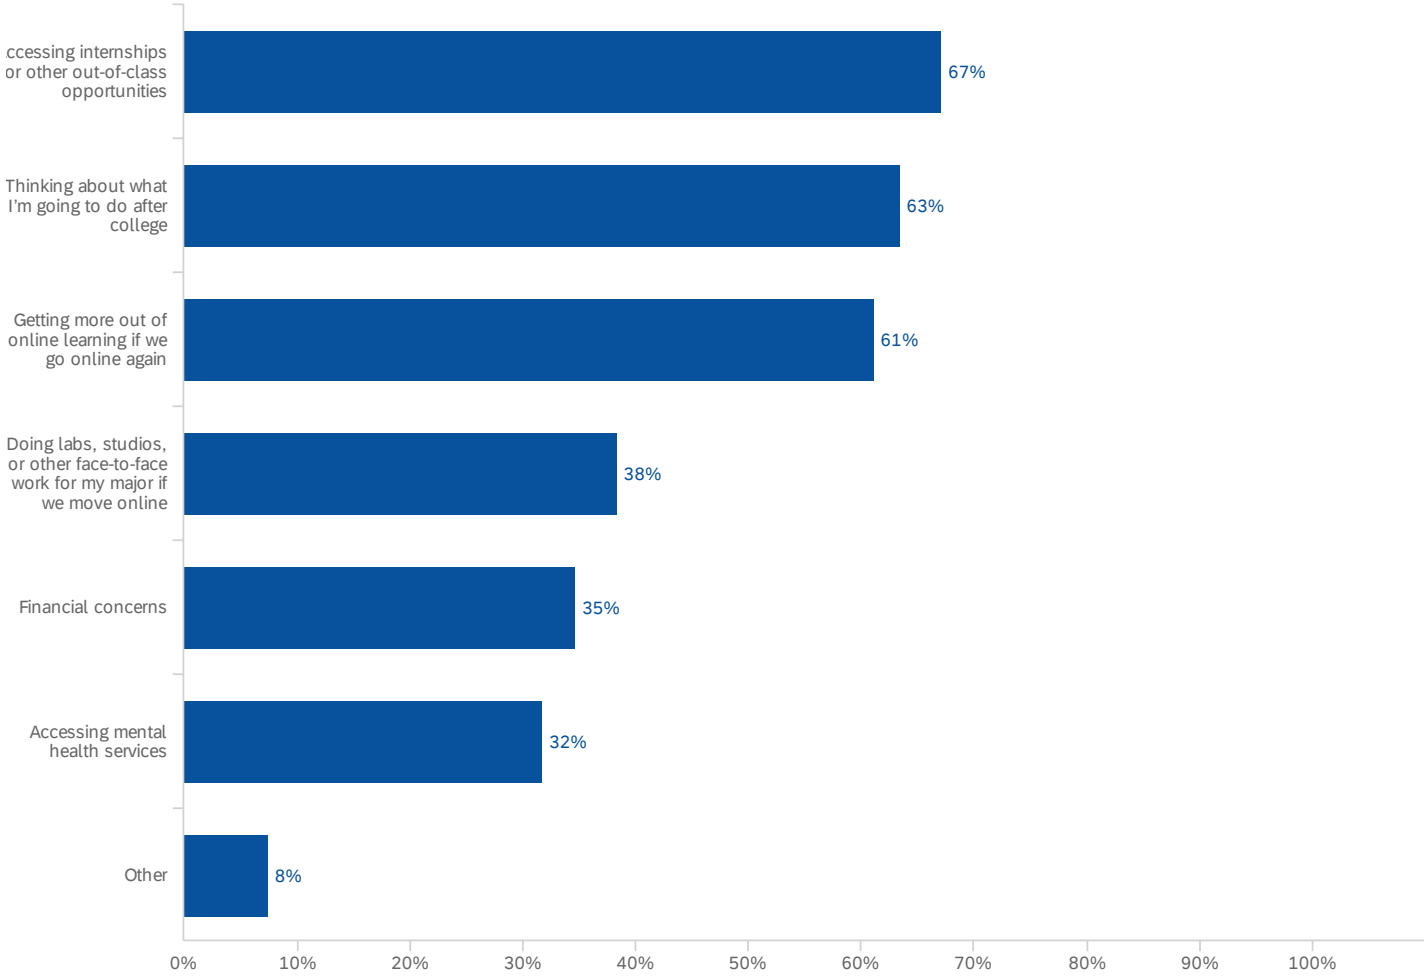

HEDS Returning Student Survey - St. Olaf College

2020 ST. OLAF - HEDS Returning Student Survey

September 21, 2020 4:23 PM CDT

Number of St. Olaf completed surveys

Number of Students Who Completed the Survey

Field	Count 
Completed surveys:	843

Showing rows 1 - 1 of 1

Areas where St. Olaf students would like help

Looking ahead to the upcoming term, what key areas would you like some help with? (Check all that apply)