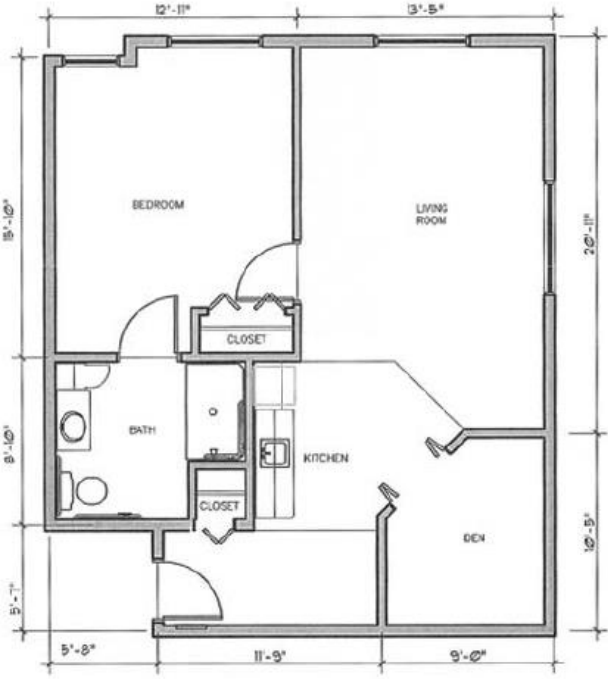

Northwood Pines

APARTMENT COMPLEX

931 CANNON VALLEY DRIVE

NORTHFIELD, MN 55057

Balsam – Triple Suite

BALSAM
620 SQ. FT.

Cedar – Quad Suite

CEDAR
671 SQ. FT.

Fraser – Quad Suite

FRASER
742 SQ. FT.

Norway – Quad Suite

NORWAY
610 SQ. FT.

Spruce – Triple Suite

SPRUCE
650 SQ. FT.
