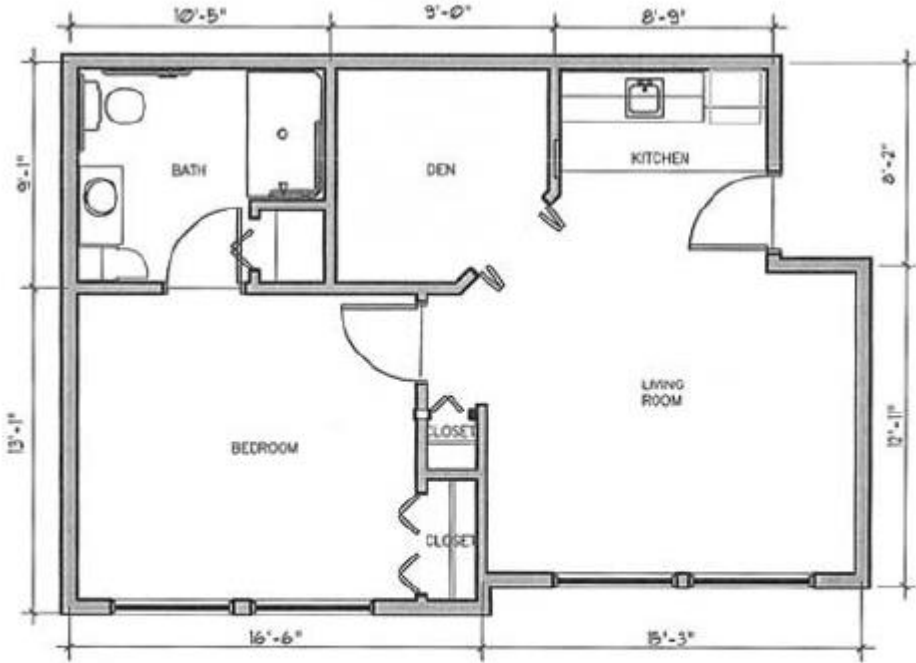

Northwood Pines

APARTMENT COMPLEX

931 CANNON VALLEY DRIVE

NORTHFIELD, MN 55057

Balsam – Triple Suite

BALSAM
620 SQ. FT.

Cedar – Quad Suite

CEDAR
671 SQ. FT.

Fraser – Quad Suite

FRASER
742 SQ. FT.

Norway – Quad Suite

NORWAY
610 SQ. FT.

Spruce – Triple Suite

SPRUCE
650 SQ. FT.
